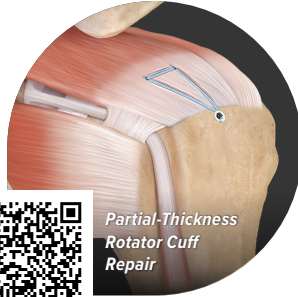

# Shoulder Procedures

QR Code Shortcuts

Full-Thickness  
Rotator Cuff  
Repair

Partial-Thickness  
Rotator Cuff  
Repair

Massive Rotator  
Cuff Tear

Massive Rotator  
Cuff Tear

Rotator Cuff  
Augmentation

Glenoid Bone Loss

Anatomic Shoulder  
Replacement

Reverse Shoulder  
Replacement

Reverse Shoulder  
Replacement

Subscapularis  
Tendon Repair

Glenoid Labrum  
Repair

3D Preoperative  
Planning

MyVIP™ Platform

Tuberosity Repair

Proximal Humerus  
Fracture

Proximal Humerus  
Fracture

Triceps Repair

AC Joint Repair

Distal Biceps Repair

Biceps Tenodesis

Biceps Tenodesis

Biceps Tenodesis