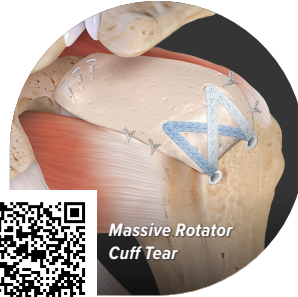

# Shoulder Procedures

QR Code Shortcuts

Full-Thickness  
Rotator Cuff  
Repair

Partial-Thickness  
Rotator Cuff  
Repair

Massive Rotator  
Cuff Tear

Massive Rotator  
Cuff Tear

Rotator Cuff  
Augmentation

Glenoid Bone Loss

Anatomic Shoulder  
Replacement

Reverse Shoulder  
Replacement

Reverse Shoulder  
Replacement

Subscapularis  
Tendon Repair

Glenoid Labrum  
Repair

3D Preoperative  
Planning

MyVIP™ Platform

Tuberosity Repair

Proximal Humerus  
Fracture

Proximal Humerus  
Fracture

Triceps Repair

AC Joint Repair

Distal Biceps Repair

Biceps Tenodesis

Biceps Tenodesis

Biceps Tenodesis