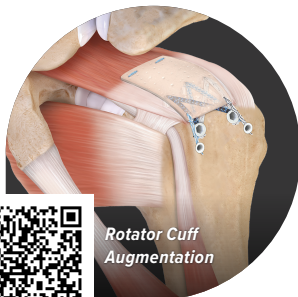

# Shoulder Procedures

QR Code Shortcuts

Full-Thickness  
Rotator Cuff  
Repair

Partial-Thickness  
Rotator Cuff  
Repair

Massive Rotator  
Cuff Tear

Massive Rotator  
Cuff Tear

Rotator Cuff  
Augmentation

Glenoid Bone Loss

Anatomic Shoulder  
Replacement

Reverse Shoulder  
Replacement

Reverse Shoulder  
Replacement

Subscapularis  
Tendon Repair

Glenoid Labrum  
Repair

3D Preoperative  
Planning

MyVIP™ Platform

Tuberosity Repair

Proximal Humerus  
Fracture

Proximal Humerus  
Fracture

Triceps Repair

AC Joint Repair

Distal Biceps Repair

Biceps Tenodesis

Biceps Tenodesis

Biceps Tenodesis