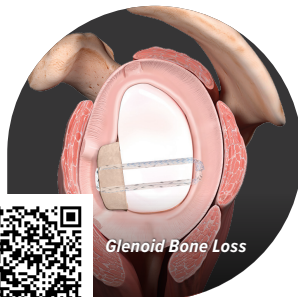

# Shoulder Procedures

QR Code Shortcuts

Full-Thickness  
Rotator Cuff  
Repair

Partial-Thickness  
Rotator Cuff  
Repair

Massive Rotator  
Cuff Tear

Massive Rotator  
Cuff Tear

Rotator Cuff  
Augmentation

Glenoid Bone Loss

Anatomic Shoulder  
Replacement

Reverse Shoulder  
Replacement

Reverse Shoulder  
Replacement

Subscapularis  
Tendon Repair

Glenoid Labrum  
Repair

3D Preoperative  
Planning

MyVIP™ Platform

Tuberosity Repair

Proximal Humerus  
Fracture

Proximal Humerus  
Fracture

Triceps Repair

AC Joint Repair

Distal Biceps Repair

Biceps Tenodesis

Biceps Tenodesis

Biceps Tenodesis