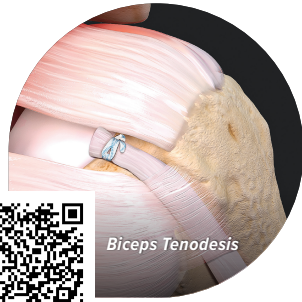

Anatomic Shoulder  
Replacement

Reverse Shoulder  
Replacement

Reverse Shoulder  
Replacement

Subscapularis  
Tendon Repair

Glenoid Labrum  
Repair

3D Preoperative  
Planning

MyVIP™ Platform

Tuberosity Repair

Proximal Humerus  
Fracture

Proximal Humerus  
Fracture

Triceps Repair

AC Joint Repair

Distal Biceps Repair

Biceps Tenodesis

Biceps Tenodesis

Biceps Tenodesis